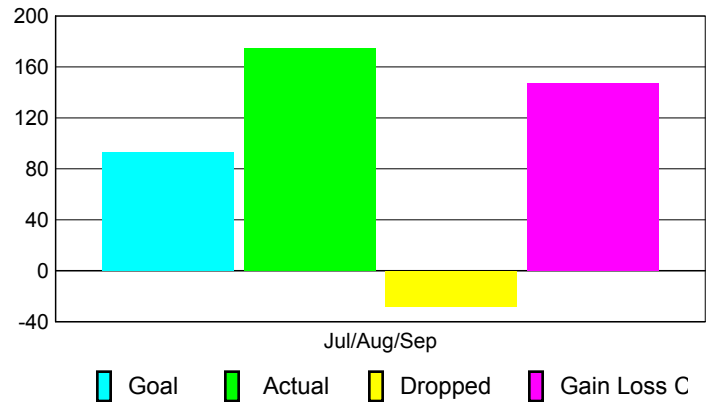

**Club Results 2010-2011**

Goal, New, Dropped, Gain/Loss

**Comparison of Club Gain/Loss**

Current Year Compared to the Previous Year

**YTD Status Quo Clubs 2010-2011**

Status Quo Clubs Compared to Status Quo Members

**MEMBERSHIP**

Membership Results  
2010-2011

Membership  
2009-2010

Month	Net Memb Goal	Actual New Memb	Actual Dropped Memb	Gain/Loss of Memb	Gain/Loss of Memb
	Jul/Aug/Sep	93	175	-28	147
<b>Totals</b>	<b>93</b>	<b>175</b>	<b>-28</b>	<b>147</b>	<b>129</b>

**Membership Results 2010-2011**

Goal, New, Dropped, Gain/Loss

**Comparison of Membership Gain/Loss**

Current Year Compared to the Previous Year

**Gender Comparison 2010-2011**

Male Female